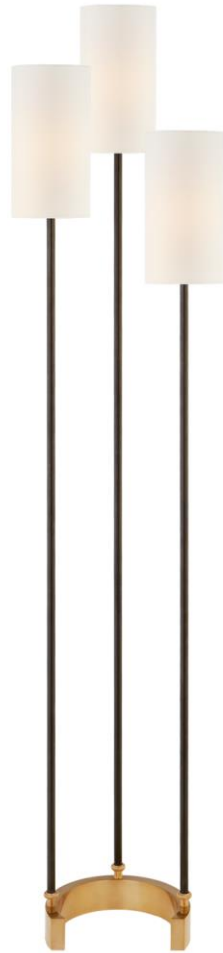

TEAR SHEET

Aimee Floor Lamp

Item # SK 1550BZ/HAB-L

Designer: Suzanne Kasler

Height: 67.75"

Width: 15.5"

Base: 7.75" x 10.75" Semi-Circle

Finishes: BZ/HAB, PN

Shade Treatments: L

Shade Details: 5.5" x 5.5" x 10.5"

Socket: 3 - E26 Keyless w/ Foot Switch

Wattage: 3 - 60 T10

Weight: 18 Pounds

Top View

Front View