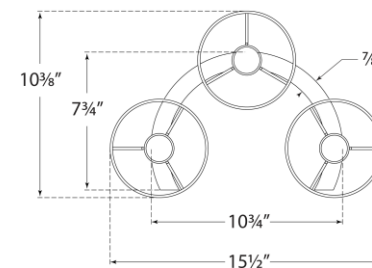

TEAR SHEET

Aimee Floor Lamp

Item # SK 1550BZ/HAB-L

Designer: Suzanne Kasler

Height: 67.75"

Width: 15.5"

Base: 7.75" x 10.75" Semi-Circle

Finishes: BZ/HAB, PN

Shade Treatments: L

Shade Details: 5.5" x 5.5" x 10.5"

Socket: 3 - E26 Keyless w/ Foot Switch

Wattage: 3 - 60 T10

Weight: 18 Pounds

Top View

Front View