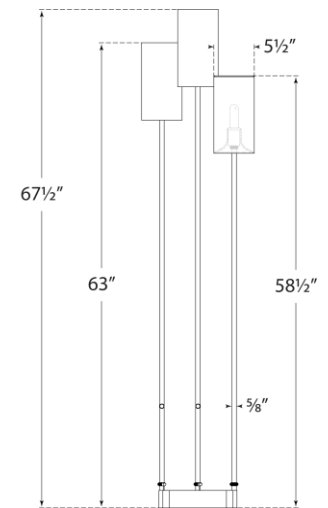

TEAR SHEET

Aimee Floor Lamp

Item # SK 1550BZ/HAB-L

Designer: Suzanne Kasler

Height: 67.75"

Width: 15.5"

Base: 7.75" x 10.75" Semi-Circle

Finishes: BZ/HAB, PN

Shade Treatments: L

Shade Details: 5.5" x 5.5" x 10.5"

Socket: 3 - E26 Keyless w/ Foot Switch

Wattage: 3 - 60 T10

Weight: 18 Pounds

Top View

Front View