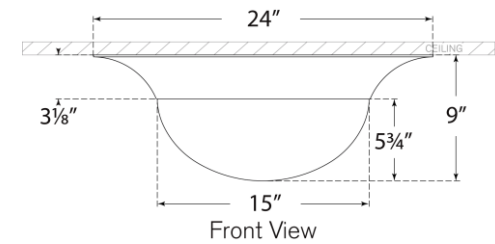

SPEC SHEET

Cluny 24" Flush Mount
Item # PCD 4002BZ-WG

Designer: Paloma Contreras

Height: 9"

Width: 24"

Canopy: 24" Round

Finishes: BZ, HAB, PN

Glass Options: WG

Lightsource: Dedicated LED

Wattage: 45w (5400lm)

Weight: 23 Pounds

Note: UL Only

Bottom View