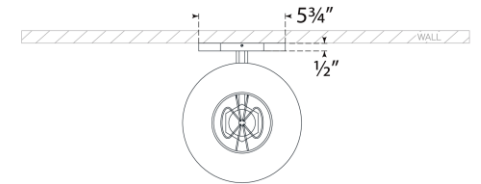

TEAR SHEET

Olivier Medium Sconce

Item # PCD 2002BZ-L

Designer: Paloma Contreras

Height: 17.75"

Width: 8"

Extension: 9.25"

Backplate: 5" x 5.75" Hexagon

Finishes: BZ, HAB, PN

Shade Treatments: L

Shade Details: 4" x 8" x 7.5"

Socket: E26 Keyless

Wattage: 15 LED A19

Weight: 4 Pounds

Note: UL Only

Top View

Side View

Front View