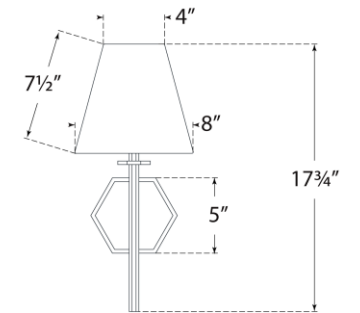

TEAR SHEET

Olivier Medium Sconce

Item # PCD 2002BZ-L

Designer: Paloma Contreras

Height: 17.75"

Width: 8"

Extension: 9.25"

Backplate: 5" x 5.75" Hexagon

Finishes: BZ, HAB, PN

Shade Treatments: L

Shade Details: 4" x 8" x 7.5"

Socket: E26 Keyless

Wattage: 15 LED A19

Weight: 4 Pounds

Note: UL Only

Top View

Side View

Front View