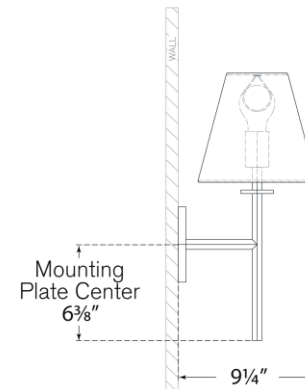

TEAR SHEET

Olivier Medium Sconce

Item # PCD 2002BZ-L

Designer: Paloma Contreras

Height: 17.75"

Width: 8"

Extension: 9.25"

Backplate: 5" x 5.75" Hexagon

Finishes: BZ, HAB, PN

Shade Treatments: L

Shade Details: 4" x 8" x 7.5"

Socket: E26 Keyless

Wattage: 15 LED A19

Weight: 4 Pounds

Note: UL Only

Top View

Side View

Front View