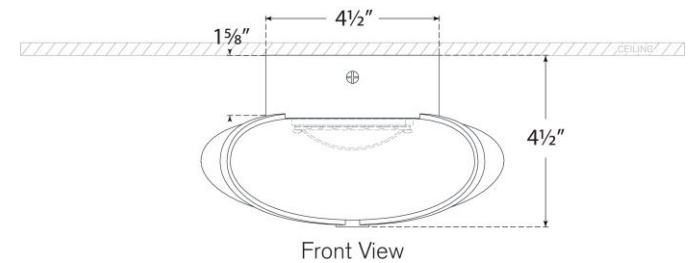

TEAR SHEET

Fondant 8" Flush Mount

Item # CD 4004GM-WG

Designer: Champalimaud

Height: 4.5"

Width: 7.75"

Canopy: 4.5" Square

Finishes: GM, PN, SB

Glass Options: WG

Lightsource: Dedicated LED

Wattage: 12w (1400lm)

Weight: 3 Pounds

Front View

Bottom View