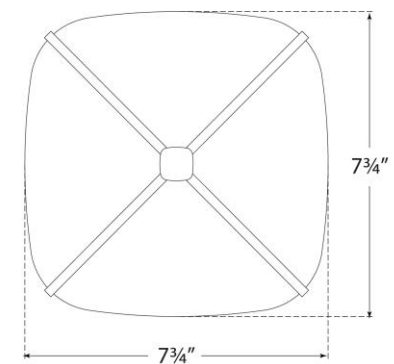

TEAR SHEET

Fondant 8" Flush Mount

Item # CD 4004GM-WG

Designer: Champalimaud

Height: 4.5"

Width: 7.75"

Canopy: 4.5" Square

Finishes: GM, PN, SB

Glass Options: WG

Lightsource: Dedicated LED

Wattage: 12w (1400lm)

Weight: 3 Pounds

Front View

Bottom View