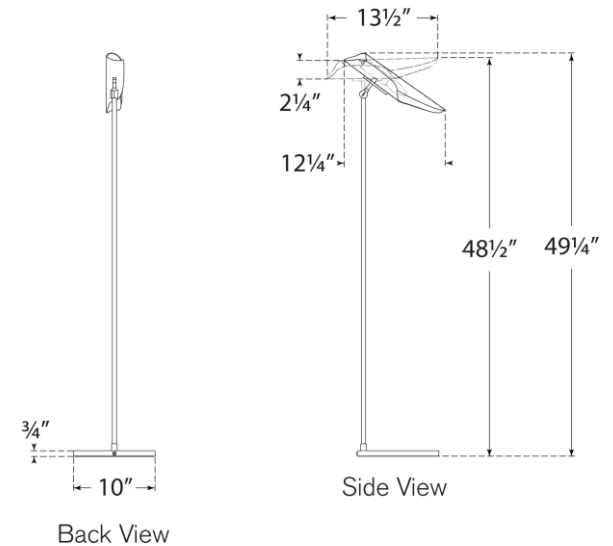

TEAR SHEET

Flore Floor Lamp

Item # CD 1020GM

Designer: Champalimaud

Height: 48.5" - 49.25"

Width: 10"

Extension: 12.25" - 13.5"

Base: 10" Round

Finishes: GM, PN, SB, SB/RB

Socket: E12 On/Off Toggle

Wattage: 6.5 LED B11

Weight: 11 Pounds

Top View