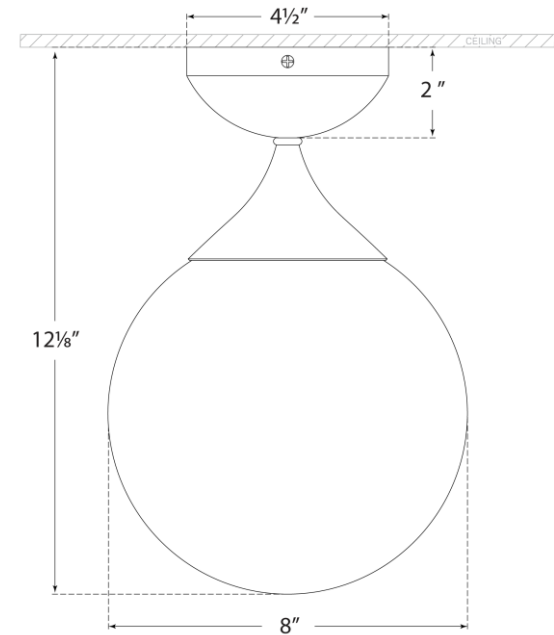

TEAR SHEET

Cristol Small Single Flush Mount

Item # ARN 4400HAB-WG

Designer: AERIN

Height: 12"

Width: 8"

Canopy: 4.5" Round

Finishes: HAB, PN

Glass Options: WG

Socket: E12 Candelabra

Wattage: 40 B11

Weight: 3 Pounds

Front View