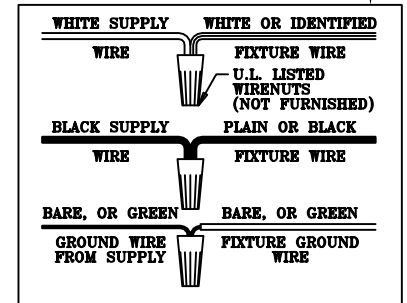

ASSEMBLY STEPS:
PASOS PARA ENSAMBLAR:
MODE D'ASSEMBLAGE:

1. D,E → A
2. B,A → C
3. R,S,F → D
4. S → F TO LOCK APRETAR À VERROUILLER
5. J → K
6. I,H → G
7. G → F
8. T → K,J,I,H,G,F,D
9. T → U
10. H,I → F
11. N → M
12. M,O,P → L
13. Q → L

ADJUST HEIGHT WITH "D"
R → A TO LOCK
AJUSTA LA ALTURA CON "D"
R → A APRETAR
RÉGLEZ LA HAUTEUR AVEC "D"
R → A À VERROUILLER

B, C, Q & U
(NOT FURNISHED)
(NO INCLUIDA)
(NON FOURNIE)